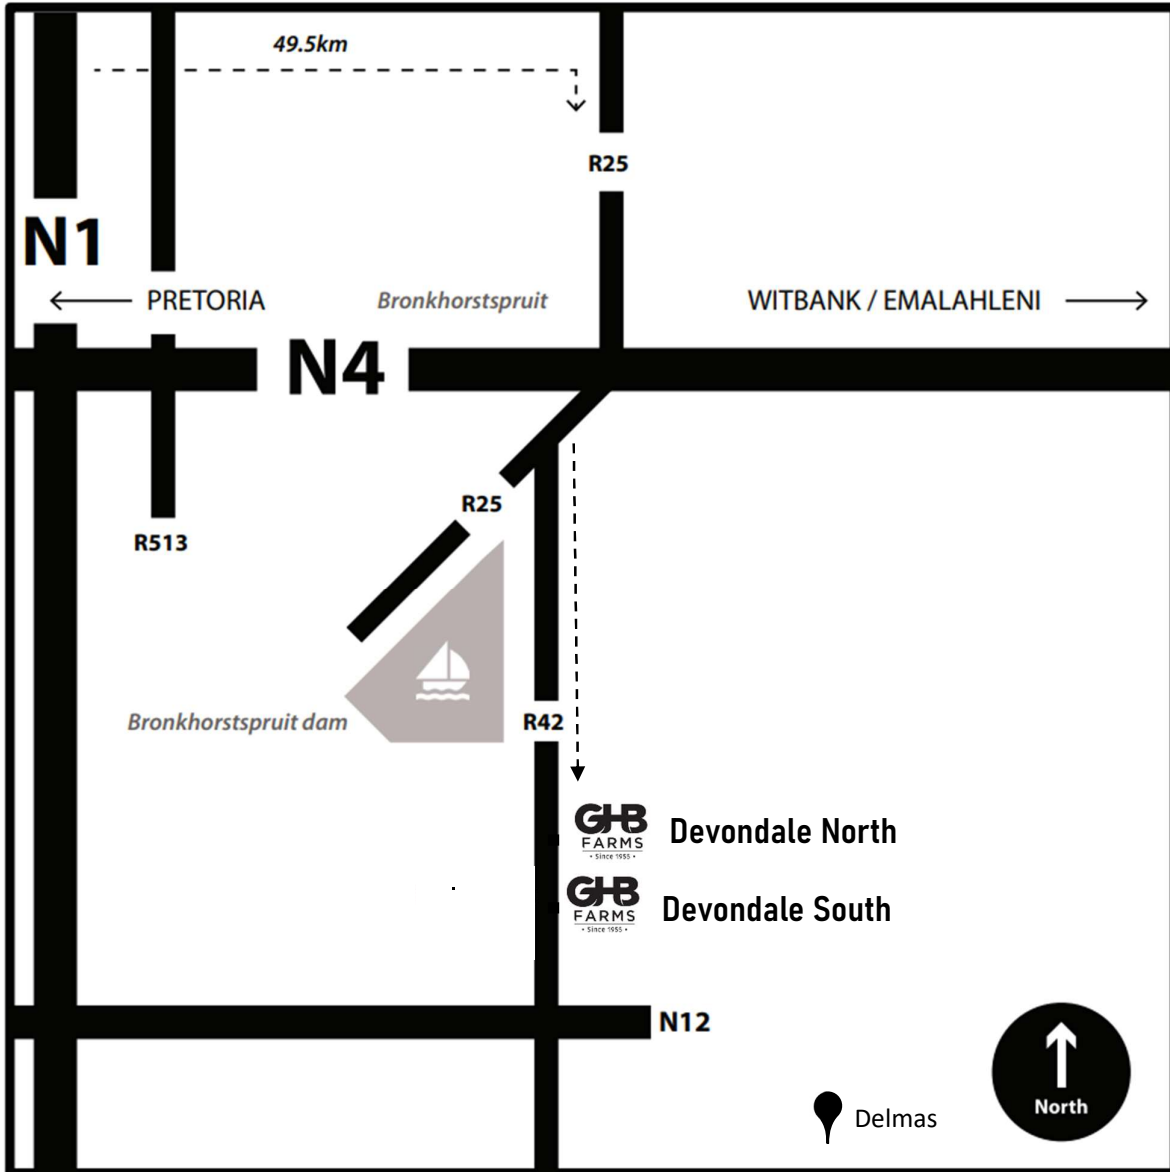

GHB Farms: Devondale

Enquiries for GHB Farms – Devondale:

Contact: Christof Pretorius (*Devondale North*)

Cell: 083 740 0393

e-mail: christof@ghbfarms.com

For Devondale enquiries:

Contact: Leon Meyer (*Devondale South*)

Cell: 083 325 9446

e-mail: leon@ghbfarms.com

tel: 012 940 4443

Directions: (South)

Take the N4 towards Witbank/Emalaheni
Follow for 49.5km and take exit for R25 toward R42
Bronkhorstspuit/Delmas/Groblersdal
Turn right onto R25
Turn left onto R42
Drive for 16.2km
Destination will be on your left

Directions: (West)

Take the N4 towards Pretoria
Take exit 50 for R25 toward R42 Bronkhorstspuit/
Groblersdal/ Babsfontein
Turn left on R25
Turn Left on R42
Drive for 16.2Km
Destination will be on your left