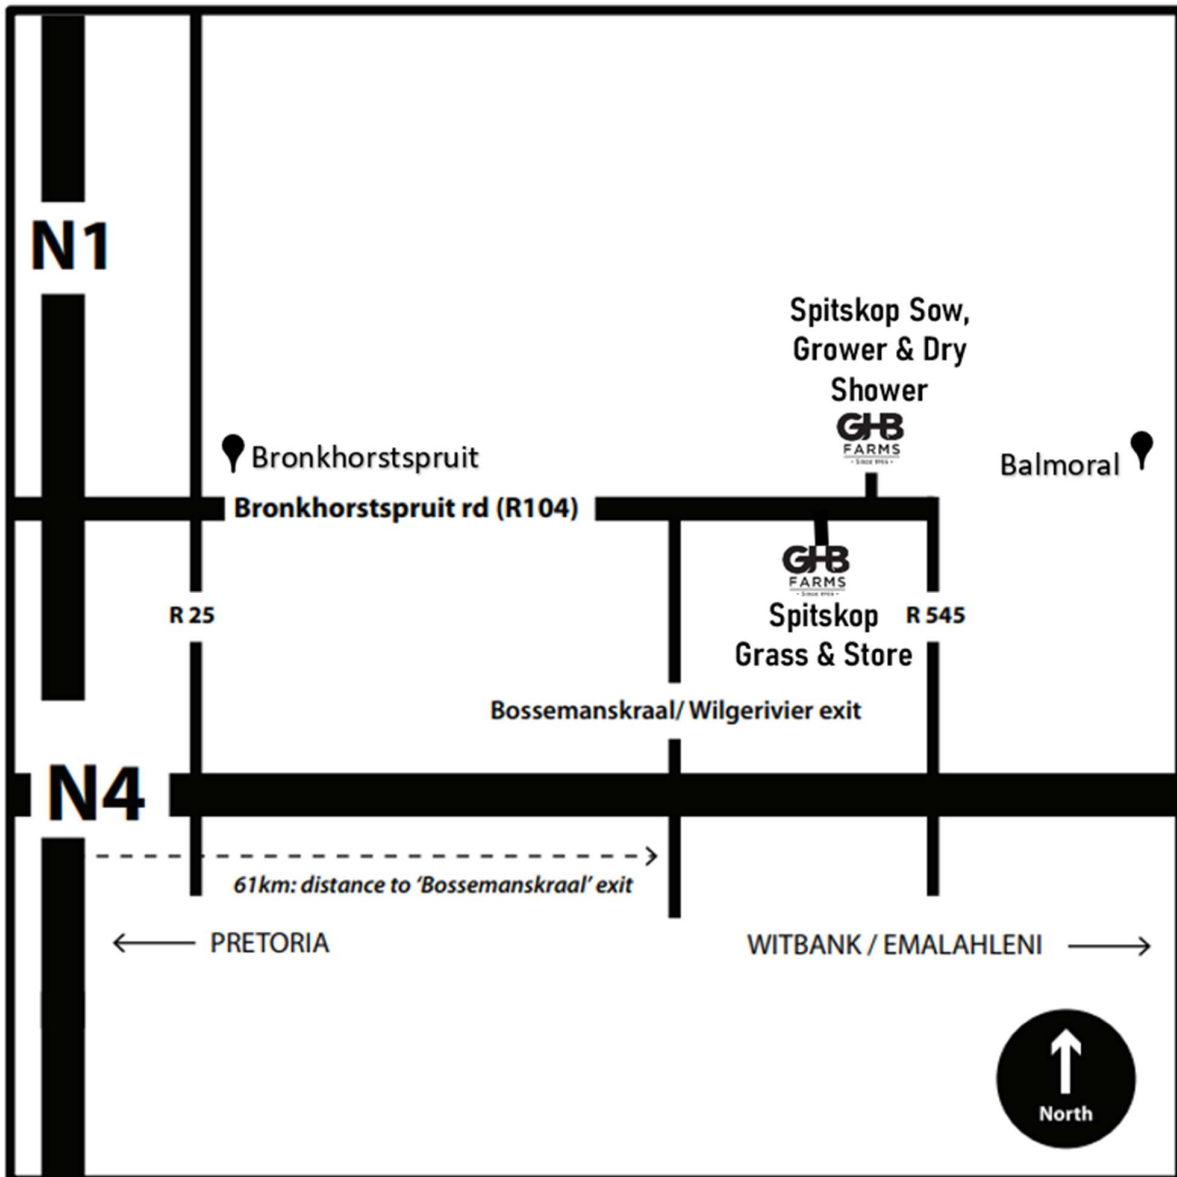

GHB Farms: Spitskop

Enquiries for GHB Farms – Spitskop:

Contact: Stoffel Cronje (*Spitskop Grower Unit*)
Cell: 071 924 2942
e-mail: stoffel@ghbfarms.com
tel: 012 941 1511

Contact: Phillip van den Heever (*Spitskop Breeding Unit*)
Cell: 083 307 2055
e-mail: phillip@ghbfarms.com
tel: 012 941 1510

Contact: Kosie Botes (*Spitskop Grass Sales*)
Cell: 071 583 4755
e-mail: kosie@ghbfarms.com
tel: 012 940 4441

Directions: (West from Witbank)

Take the N4 for approximately 23km West
Take exit 75 for R545 toward
Balmoral/Kendal/Ogies
Then turn right on the R545
Then turn left on the R104
Destination on your right

Directions: (East from Bronkhorstspuit)

Take the N4 for approximately 28km East
Take exit 75 for R545 toward
Balmoral/Kendal/Ogies
Then turn left on the R545
Then turn left on the R104
Destination on your right