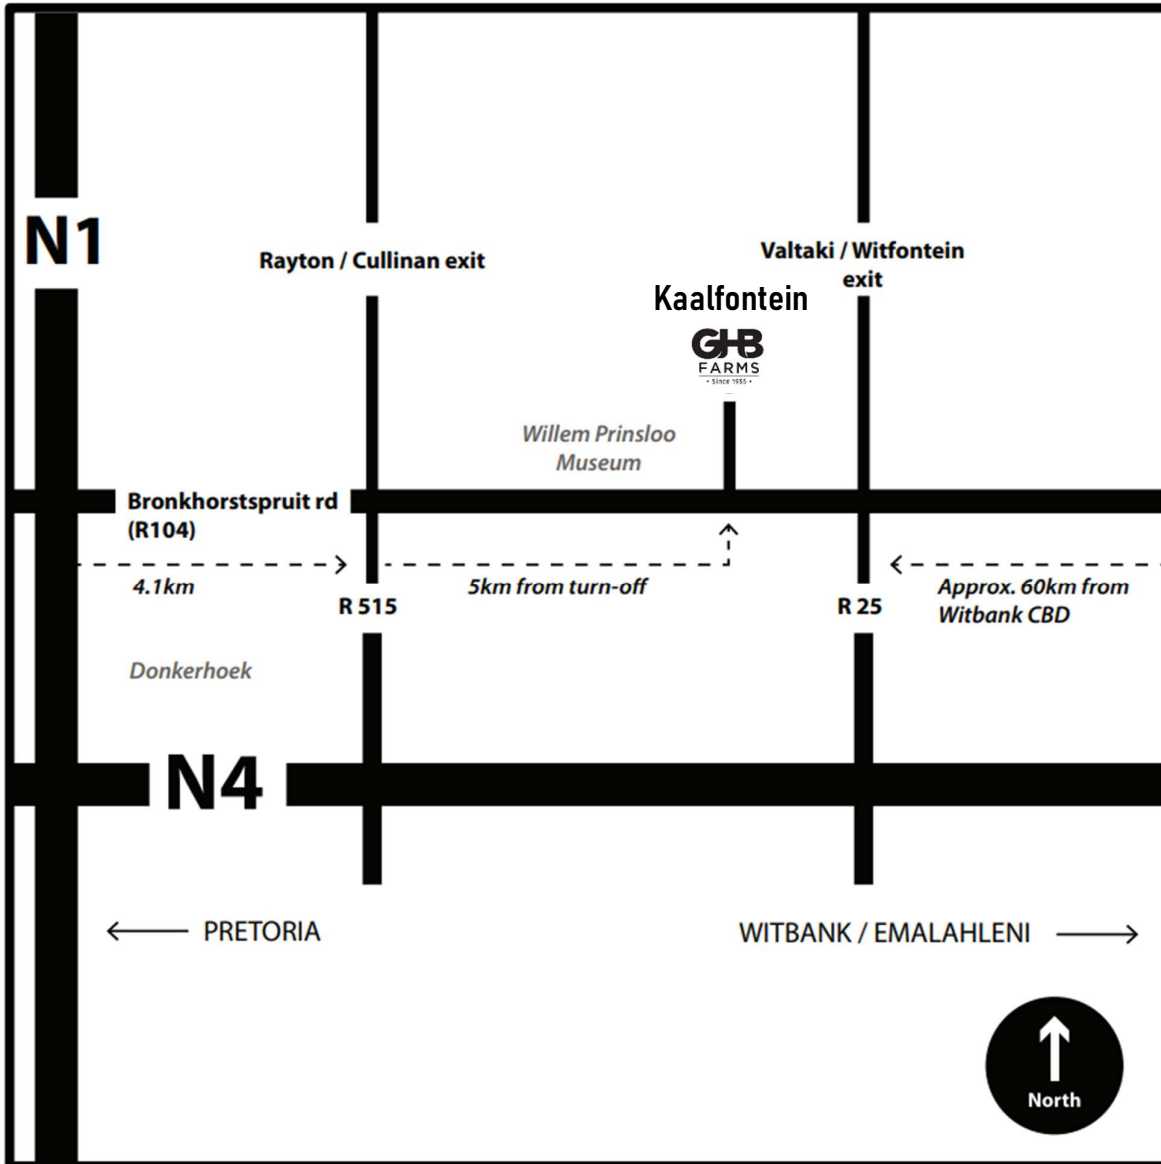

GHB Farms: Kaalfontein

Enquiries for GHB Farms – Kaalfontein:

Contact: Deon Dladla (*Kaalfontein Grower & Breeding unit*)

Cell: 076 336 7741

e-mail: deon@ghbfarms.com

tel: 012 940 4444

For Kaalfontein enquiries:

Contact: Ryno Scheepers (*Kaalfontein Mix*)

Cell: 084 754 6832

e-mail: ryno@ghbfarms.com

tel: 012 940 4431

Directions: (West from Pretoria)

Take the N4 towards Bronkhorstspuit
Take exit 27 for R515 toward Rayton/Cullinan
Then turn left on the R515
Then turn right on the R104 for 4.5km
Destination on your left

Directions: (East from Bronkhorstspuit)

Take the N4 towards Pretoria
Take exit 27 for R515 toward Rayton/Cullinan
Then turn right on the R515
Then turn right on the R104 for 4.5km
Destination on your right