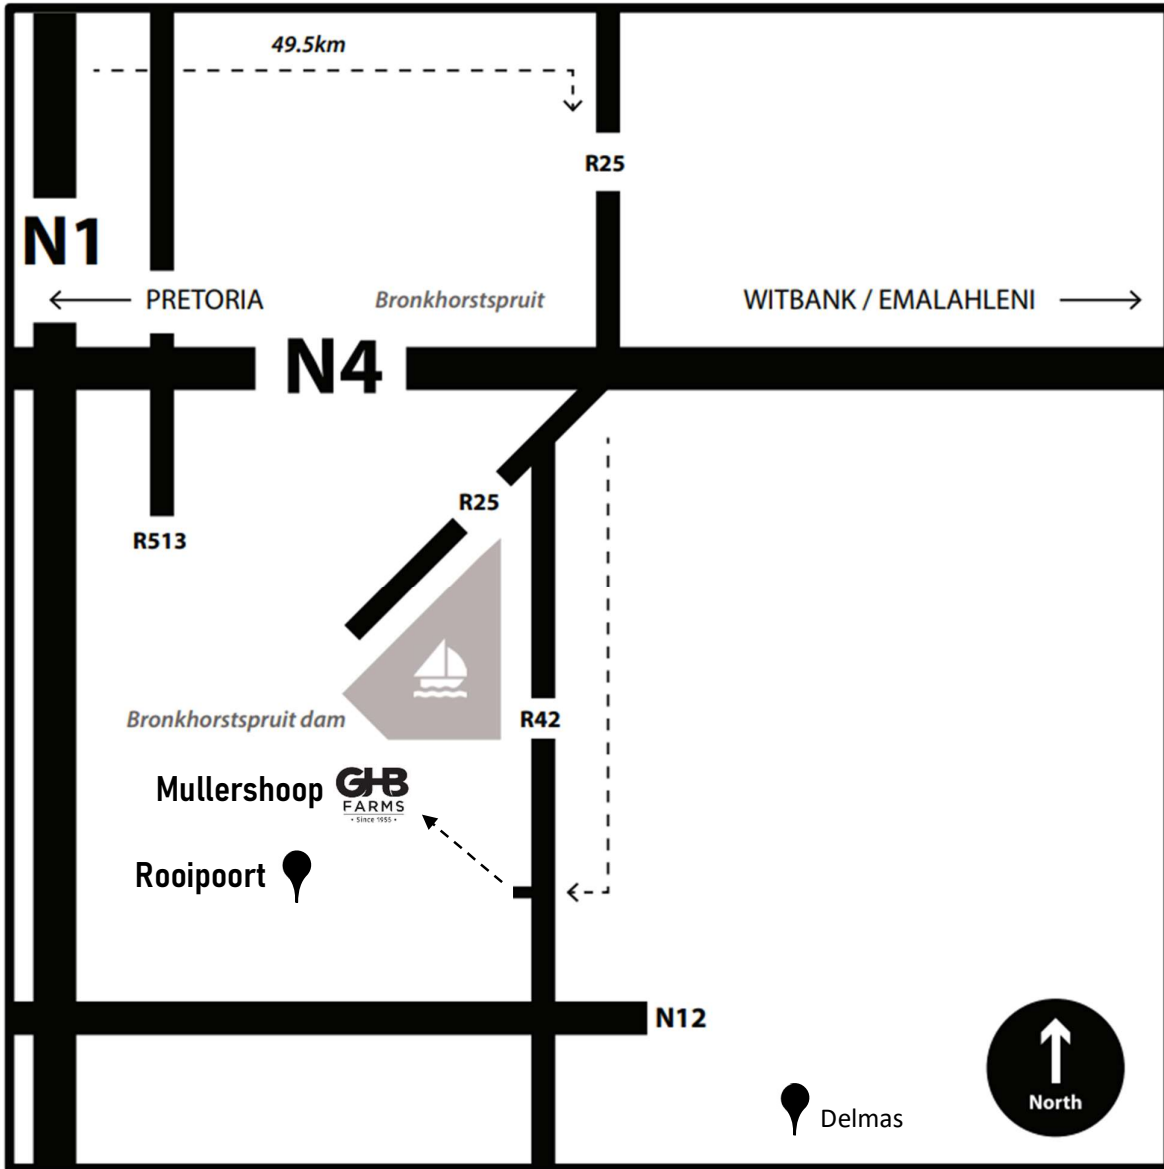

GHB Farms: Mullershoop

Enquiries for GHB Farms – Mullershoop:

Contact: Leon Meyer (*Mullershoop*)

Cell: 083 740 0393

e-mail: leon@ghbfarms.com

tel: 012 940 4443

Directions: (South)

Take the N4 towards Witbank/Emalaheni
Follow for 49.5km and take exit for R25 toward R42
Bronkhorstspuit/Delmas/Groblersdal
Turn right onto R25
Turn left onto R42
Drive for 16.2km
Turn right towards Roipoort
Turn Left on the dirt road towards Mullershoop

Directions: (West)

Take the N4 towards Pretoria
Take exit 50 for R25 toward R42 Bronkhorstspuit/
Groblersdal/ Babsfontein
Turn left on R25
Turn Left on R42
Drive for 16.2Km
Turn right towards Roipoort
Turn Left on the dirt road towards Mullershoop