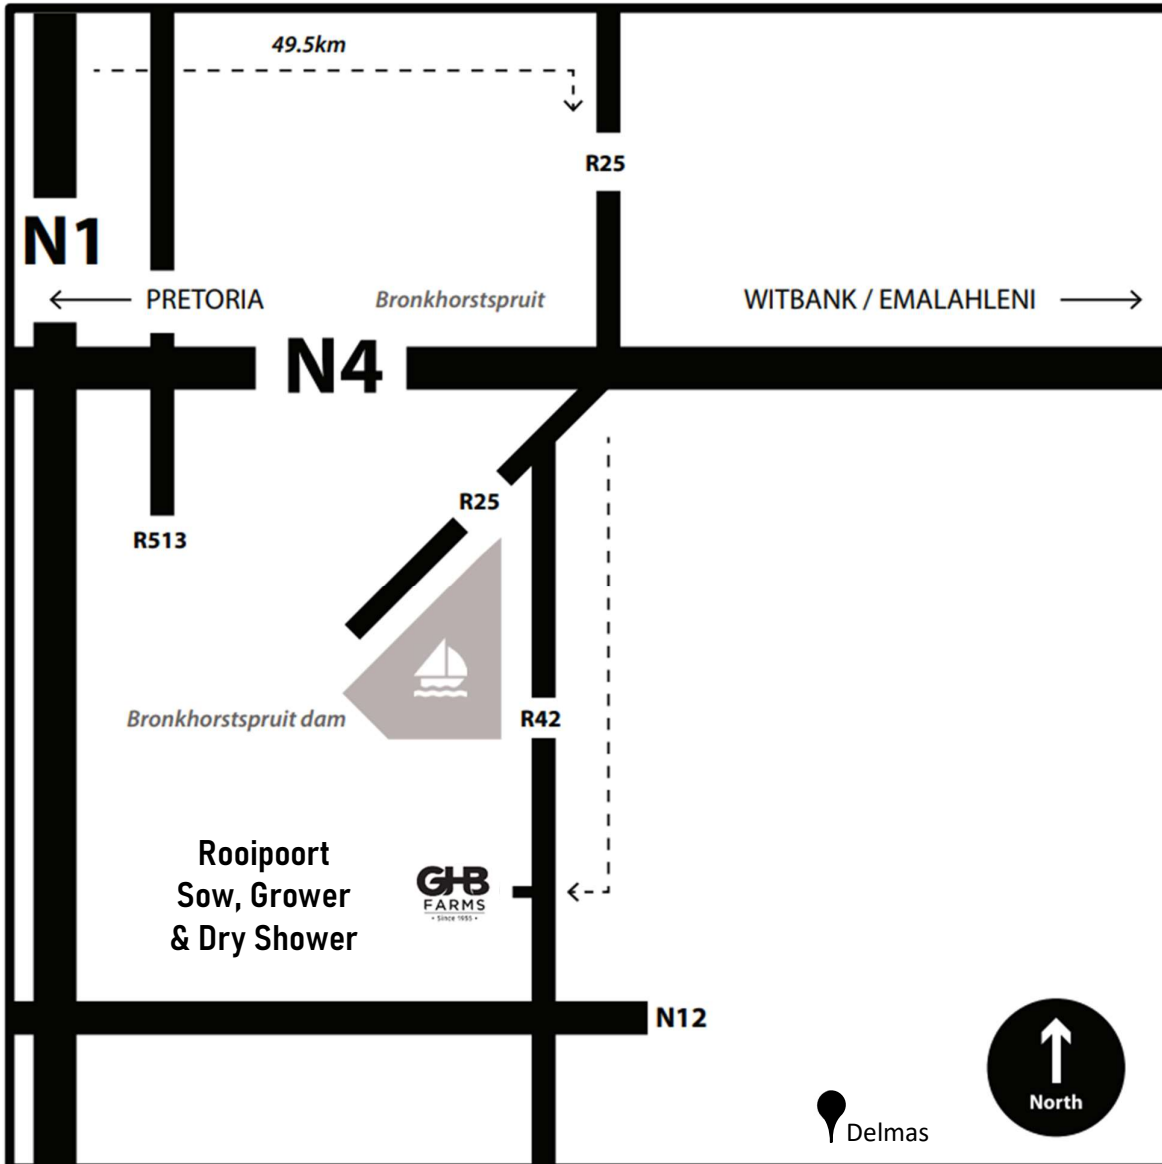

GHB Farms: Rooipoort

Enquiries for GHB Farms – Rooipoort:

Contact: Nimrod Lategan
(Rooipoort Grower Unit)

Cell: 079 675 6650

e-mail: nimrod@ghbfarms.com

tel: 012 941 1584

Contact: Fernando van Heerden
(Rooipoort Mix)

Cell: 073 448 7205

e-mail: fernando@ghbfarms.com

tel: 012 941 9135

Contact: Marius Pretorius
(Rooipoort Breeding Unit)

Cell: 073 324 5448

e-mail: marius@ghbfarms.com

tel: 012 940 4442

Contact: Leon Meyer (Rooipoort
Grass Sales)

Cell: 083 740 0393

e-mail: leon@ghbfarms.com

tel: 012 940 4443

Directions: (South)

Take the N4 towards
Witbank/Emalaheni
Follow for 49.5km and take exit for R25
toward R42
Bronkhorstspuit/Delmas/Groblersdal
Turn right onto R25
Turn left onto R42
Drive for 16.2km
Destination will be on your right

Directions: (West)

Take the N4 towards Pretoria
Take exit 50 for R25 toward R42
Bronkhorstspuit/ Groblersdal/
Babsfontein
Turn left on R25
Turn Left on R42
Drive for 16.2Km
Destination will be on your right